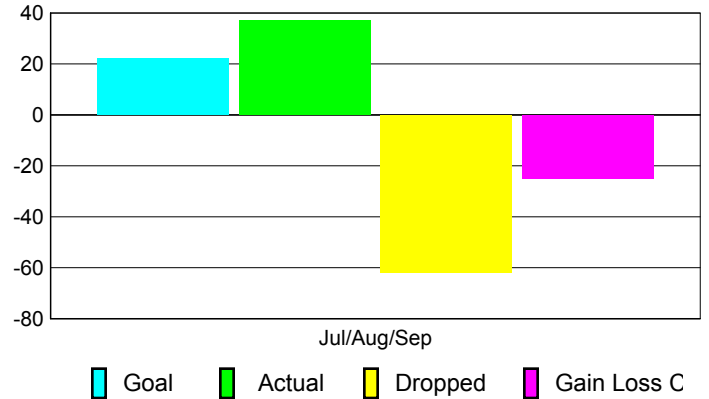

Membership Results 2010-2011

Goal, New, Dropped, Gain/Loss